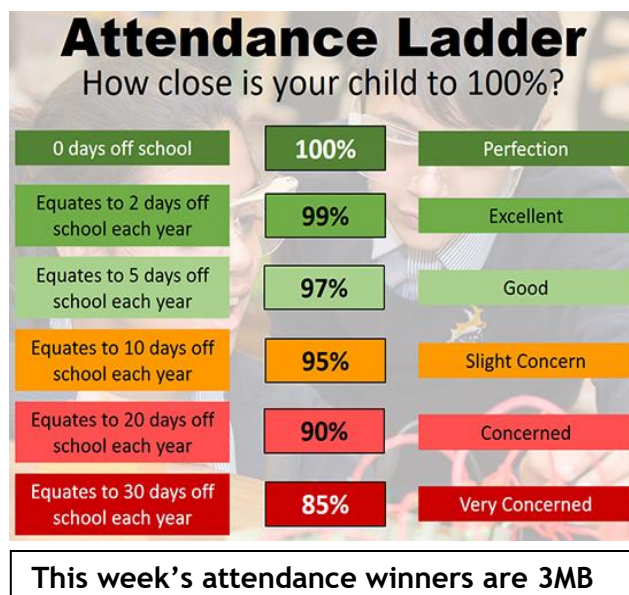

Attendance

A child's attendance to school has an enormous impact on their learning.

The Department for Education (2016) found: "The **higher the level of absence from school the lower the likely level of attainment** (children's grades)."

Please ensure that your child/children attend school as regularly as possible.

Class	Attendance
1PH	96.06%
1BH	94.29%
2MV	89.52%
2TA	94.64%
3MB	98.99%
3KW	91.67%
4JB	97.77%
4CS	93.03%
5JA	92.96%
5JG	89.89%
6JA	95.81%
6MC	89.45%
Whole school	94%
Target	96%

Latest News

Attendance

We have now updated the newsletter to include children's attendance to school. Ofsted review school attendance as part of the inspection process so it is extremely important that Keyworth and its families work together to ensure that the overall attendance of children to school meets the 96% national target. If a child's attendance falls below 90% during an academic year, this is considered as *persistent absence* and Keyworth has a duty to meet with parents/carers and/or make a referral to the Southwark Attendance Team. Any parent/carer wishing to find out what their child's current attendance to school is can contact the school office. A reminder that the class with the best attendance each term wins a trip of their choice paid for by the school.

Parent workshops

The following workshops will take place next week at 9:10am: Years 3 and 4 English (Tuesday 5th) and Years 5 and 6 English (Wednesday 6th). Please make your way to the school office where you will be collected.

Early Years Celebration Day

Families of children who attend our Nursery and Reception classes are invited to attend our *Maths Early Years Celebration Day* on **Thursday 7th November**, starting at 9:00am and ending by 10:00am. Children who attend afternoon Nursery only are invited to change their session on this day to the morning. Please see Tina if you have any questions/queries.

Individual child photos

On **Thursday 7th November**, the children will be having their individual photos taken. Please ensure that your child/children come to school in their full school uniform.

Change of date - KS2 concert

Please note that we have changed the date of the KS2 concert to **Wednesday 11th December at 2:30pm**.

Trip volunteers

We often look for volunteers to help our staff on school trips. If your child has an upcoming trip and you are willing to help out, please speak to your child's class teacher - we would really appreciate your support!

Keyworth Friends - volunteers

Keyworth Friends are looking for volunteer face painters for the Winter Fair. If this is you, please contact the school office or email *Keyworth Friends* directly. Attached is a letter detailing what *Keyworth Friends* do, how you can help and contact information. The letter has also been translated into Spanish and Somali.

Wishing you a lovely weekend!

Ray and Sarah