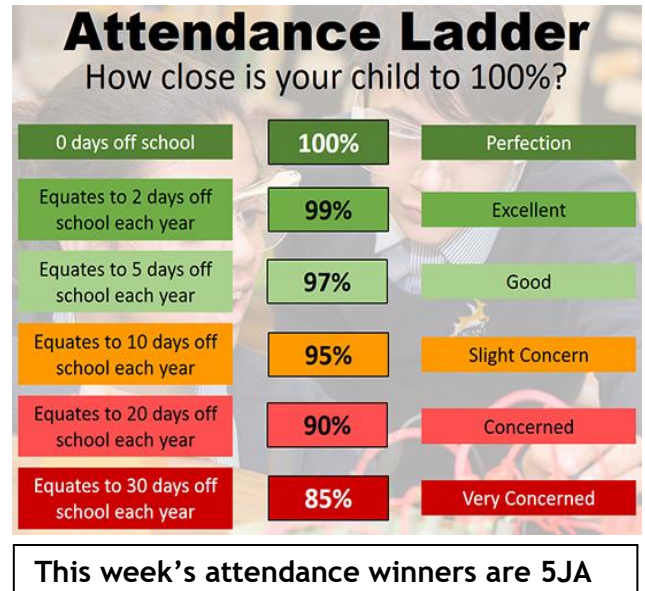

This week's gem winners are....

Emeralds

This week's treasure chest winners are....

2TA and 6JA

Attendance

A child's attendance to school has an enormous impact on their learning.

The Department for Education (2016) found: "The **higher the level of absence from school the lower the likely level of attainment** (children's grades)."

Please ensure that your child/children attend school as regularly as possible.

Class	Attendance
1PH	93.12%
1BH	97.98%
2MV	95.69%
2TA	97.33%
3MB	97.98%
3KW	90.95%
4JB	95.63%
4CS	96.19%
5JA	97.98%
5JG	93.75%
6JA	95.06%
6MC	97.92%
Whole school	94.58%
Target	96%